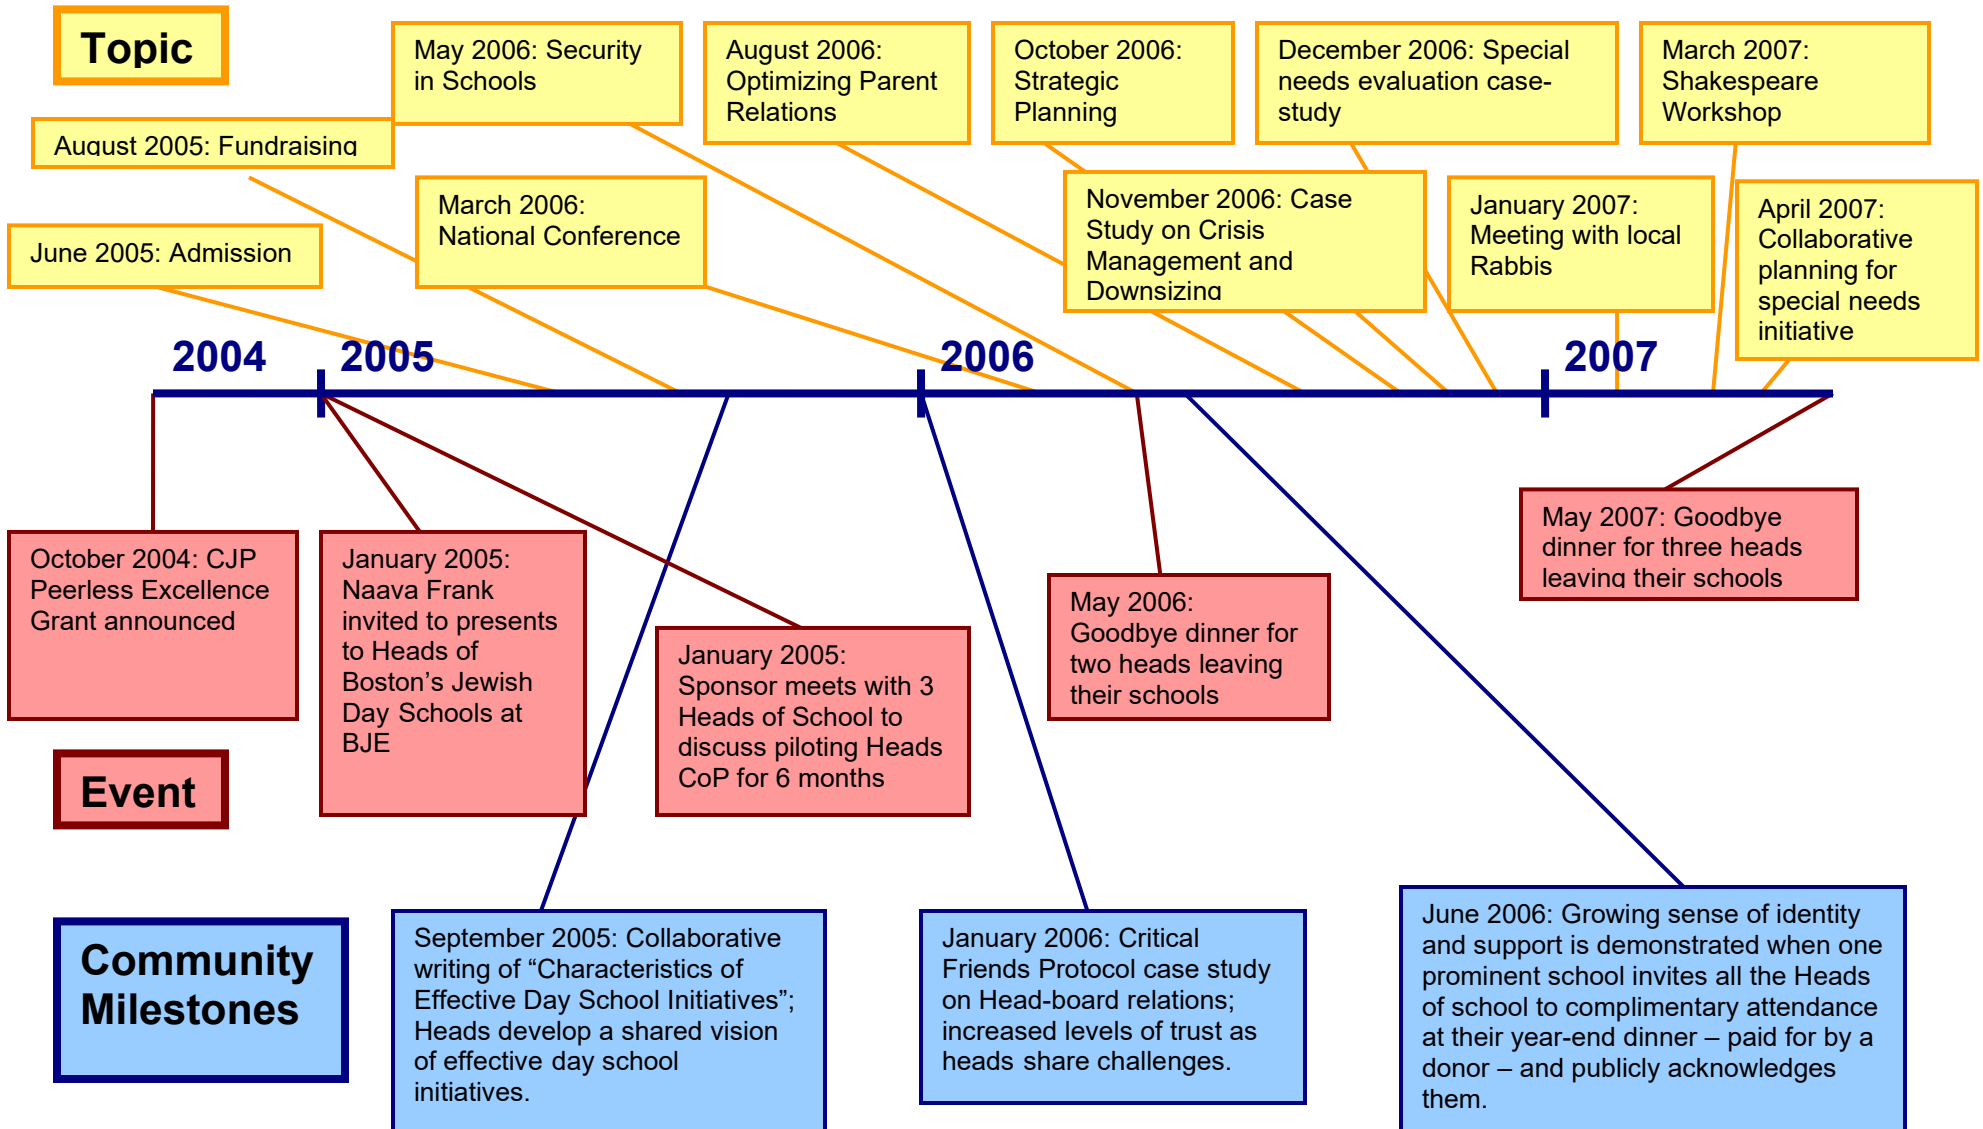

Timeline: Peerless and Boston Area Day Schools

October 2004 – May 2007

Prepared by Knowledge Communities, Inc.

Timeline: Peerless and Boston Area Day Schools

June 2007 – May 2009

Prepared by Knowledge Communities, Inc.